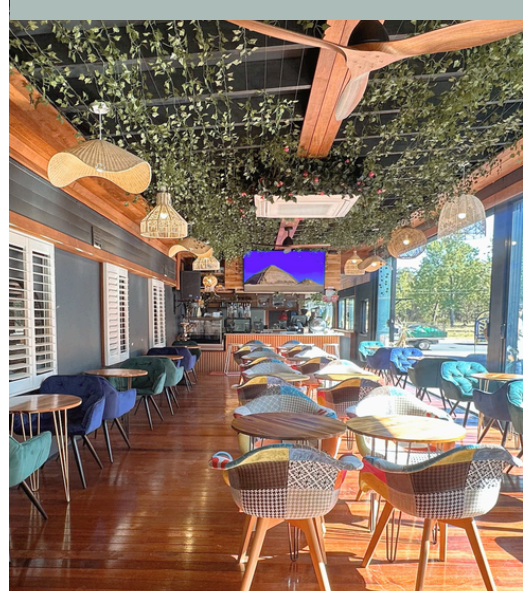

FOOD & DRINK SHOTS